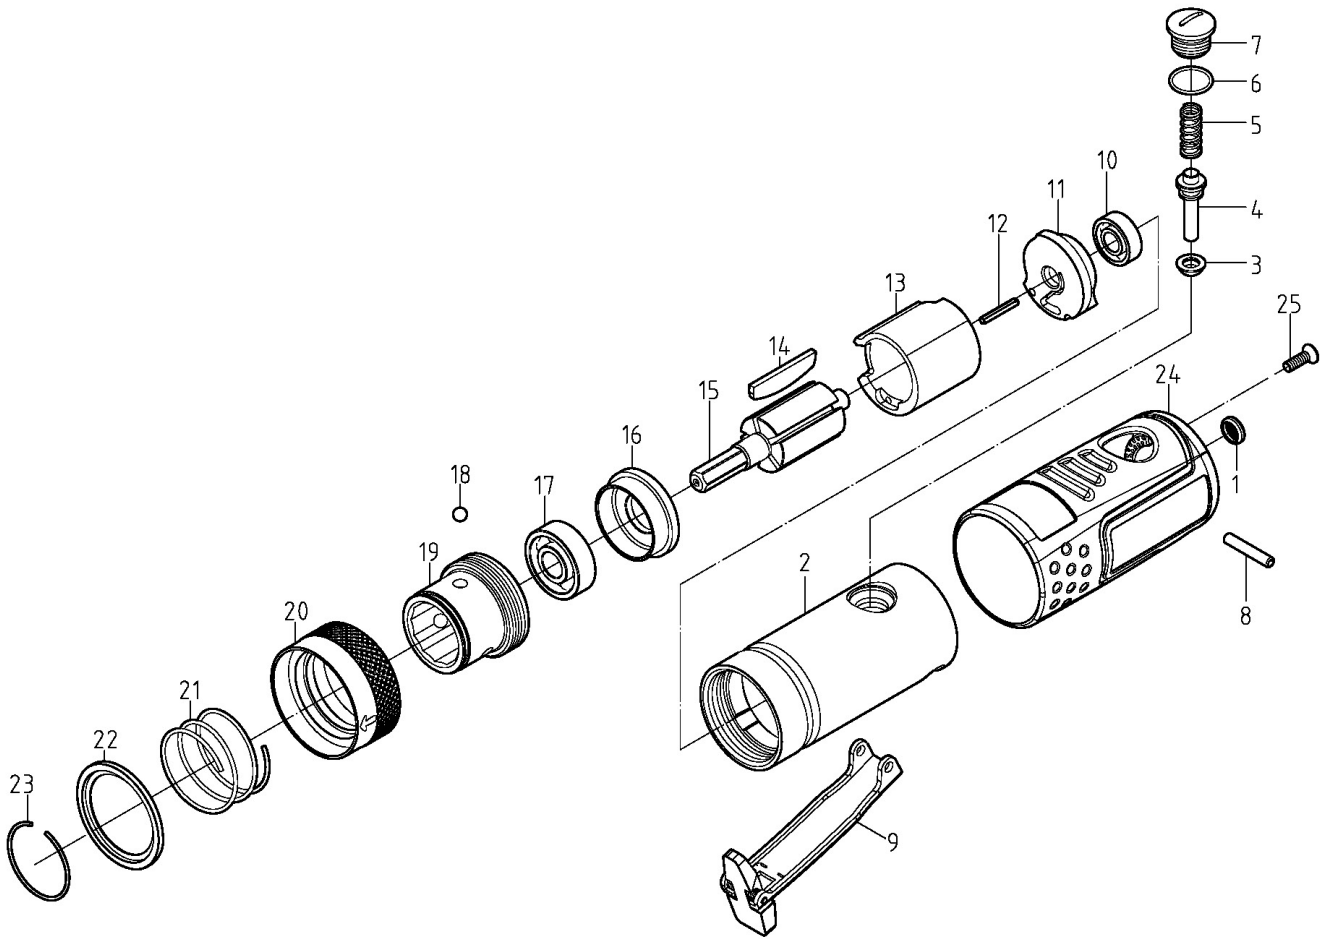

BD-1283 0.3HP Body

PART LIST

NO.	CODE NO.	PARTS NAME (ENG)	Q'TY	NO.	CODE NO.	PARTS NAME (ENG)	Q'TY
1	2-080108001	Air Strainer	1	21	2-007128301	Spring	1
2	2-001124603	Housing	1	22	2-016128301	Washer	1
3	2-032101601	Anvil Collar	1	23	2-029128301	Snap Ring	1
4	2-010101601	Pin Valve Rod	1	24	2-045124601-02	Cover	1
5	2-007112701	Spring	1	25	2-049104101	Screw	1
6	2-916008819	O-Ring	1				
7	2-049105201	Screw	1				
8	2-9283016	Spring Pin	1				
9	2-030107001	Trigger	1				
10	2-902696-04	Ball Bearing	1				
11	2-011102401	Rear Plate	1				
12	2-9282014	Spring Pin	1				
13	2-012102401	Cylinder	1				
14	2-014101601	Blade	5				
15	2-013128301	Rotor	1				
16	2-015102401	Front Plate	1				
17	2-902608-06	Ball Bearing	1				
18	2-9180397	Steel Ball	3				
19	2-040128301	Drive Bushing	1				
20	2-028128301	Bit Sleeve	1				