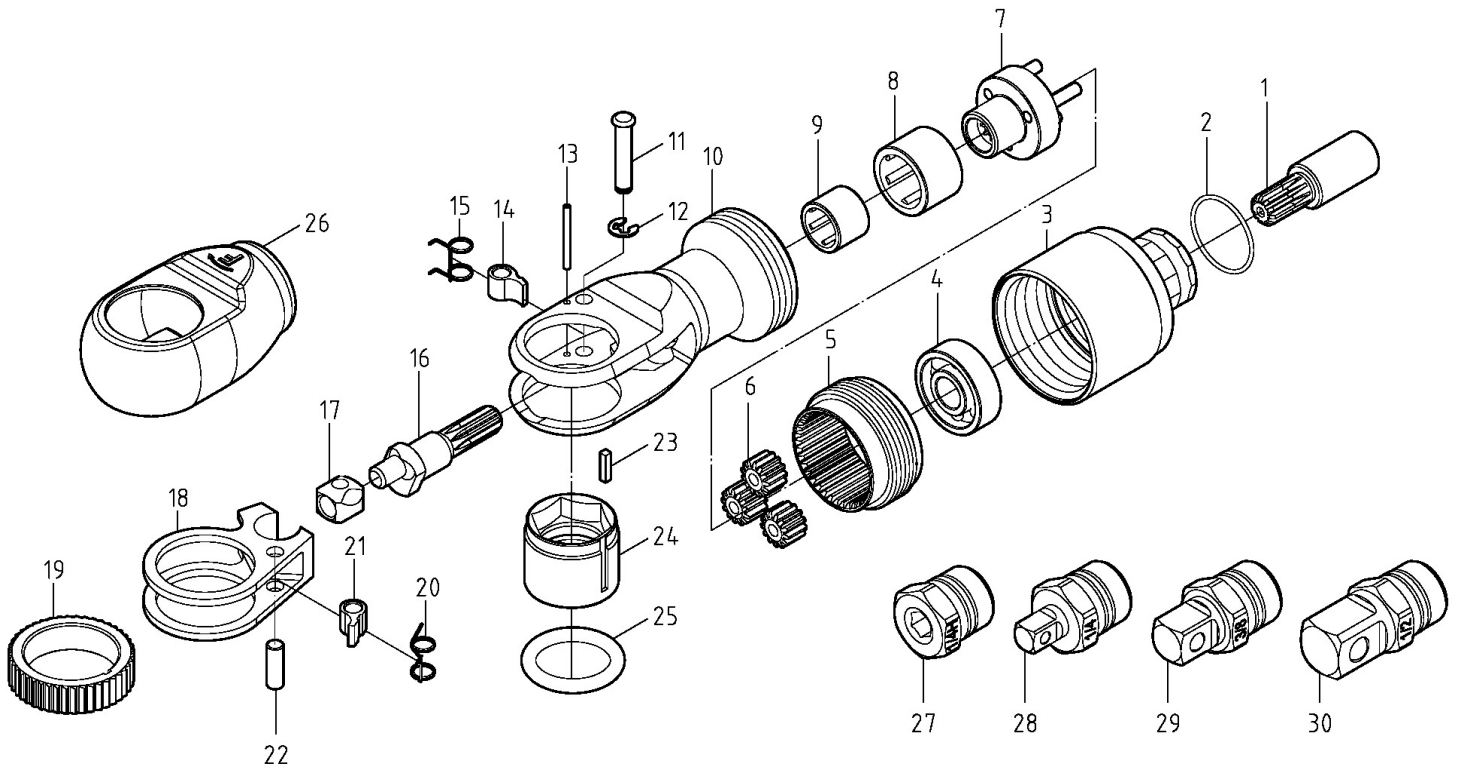

MRW-1283 Minimal Multifunction Ratchet Wrench

PART LIST

NO.	CODE NO.	PARTS NAME (ENG)	Q'TY	NO.	CODE NO.	PARTS NAME (ENG)	Q'TY
1	2-025128302	Anvil	1	21	2-041101604	Ratchet Pawl	1
2	2-916015010	O-Ring	1	22	2-91704012	Pin	1
3	2-035128304	Lock Nut	1	23	2-081112901	Key	1
4	2-902608-06	Ball Bearing	1	24	2-018112901	Bushing	1
5	2-034128301	Internal Gear	1	25	2-916015819	O-Ring	1
6	2-036125101	Gear	3	26	2-045101601	Cover	1
7	2-037125201	Gear Carrier	1	27	3-572101601-03	1/4 Bit Holder	1
8	2-9011212	Needle Bearing	1	28	3-576101601-06	Anvil (1/4")	1
9	2-9010910	Needle Bearing	1	29	3-574101601-10	Anvil (3/8")	1
10	2-038125201	Ratchet Housing	1	30	3-574101601-12	Anvil (1/2")	1
11	2-054101601	Pin	1				
12	2-905003	E-Ring	1				
13	2-9281518	Spring Pin	1				
14	2-041101603	Ratchet Pawl	1				
15	2-042101601	Spring	1				
16	2-039101201	Eccentric Shaft	1				
17	2-040101601	Drive Bushing					
18	2-043112901	Yoke					
19	2-044112901	Gear					
20	2-042101602	Spring					