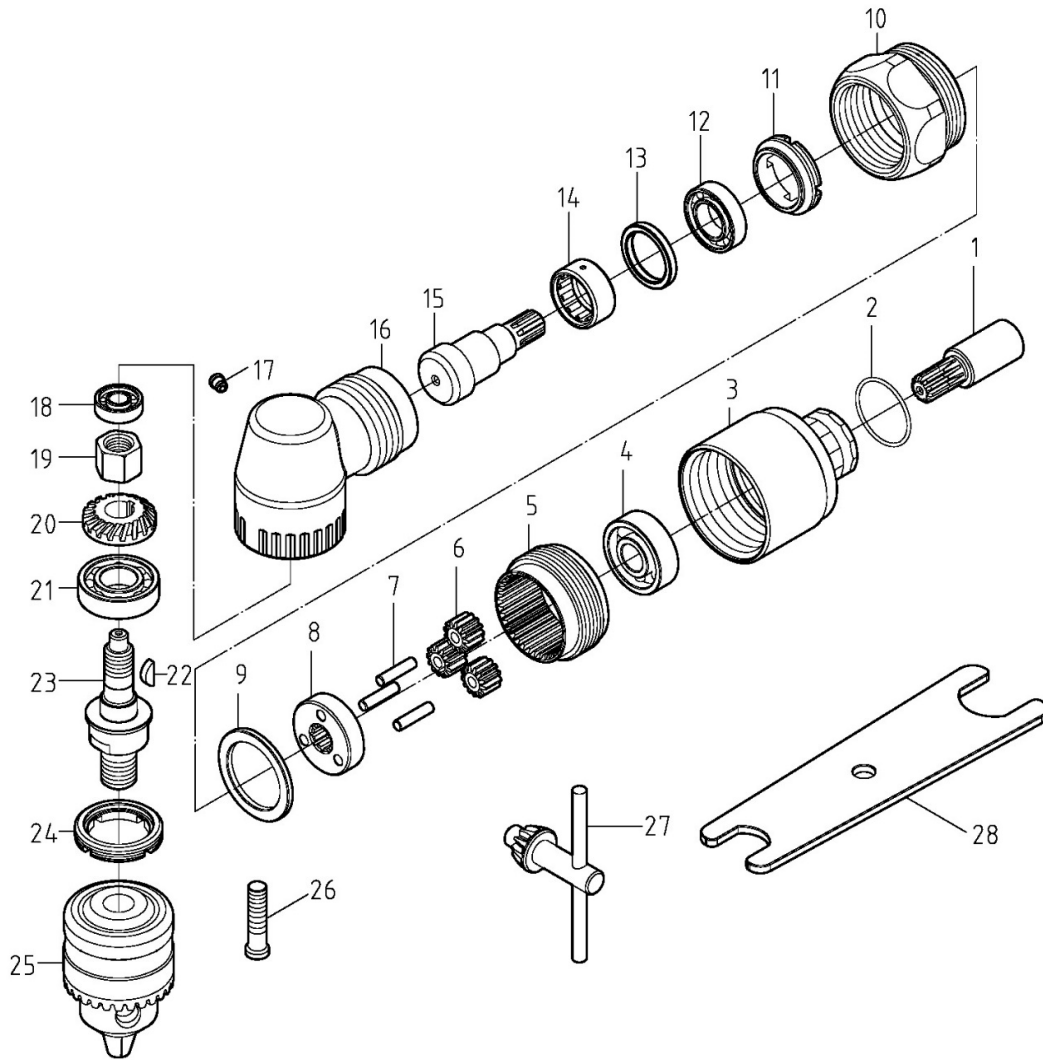

ADR-1283 0.3 HP Minimal Angle Low Speed Drill

PART LIST

NO.	CODE NO.	PARTS NAME (ENG)	Q'TY	NO.	CODE NO.	PARTS NAME (ENG)	Q'TY
1	2-025128302	Anvil	1	21	2-9026900-04	Ball Bearing	1
2	2-916015010	O-Ring	1	22	2-9130208	Key	1
3	2-035128304	Lock Nut	1	23	2-025111401	Anvil	1
4	2-902608-06	Ball Bearing	1	24	2-017108002	Cylinder Set Screw	1
5	2-034128301	Internal Gear	1	25	2-066105801	Chuck	1
6	2-036125101	Gear	3	26	2-049105801	Screw	1
7	2-91703013	Pin	3	27	3-578105801	Key Chuck Wrench	1
8	2-037102401	Gear Carrier	1	28	3-576106101	Wrench	1
9	2-016125601	Washer	1				
10	2-035128306	Lock Nut	1				
11	2-017112501	Cylinder Set Screw	1				
12	2-9026800-02	Bevel Gear	1				
13	2-016112503	Washer	1				
14	2-90185-02	Needle Bearing	1				
15	2-078125601	Driving Gear Spindle	1				
16	2-073112501	Angle Housing	1				
17	2-91503	Oil Drop	1				
18	2-902695-02	Ball Bearing	1				
19	2-035108003	Lock Nut	1				
20	2-079108001	Bevel Gear	1				