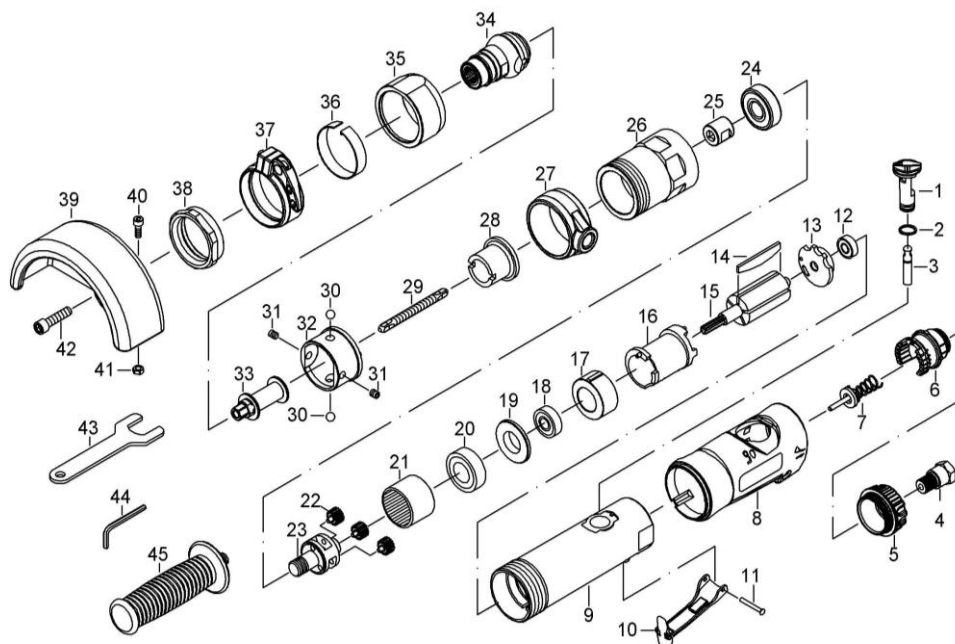

FLEX HEAD RUST REMOVAL

PARTS LIST

NO	PARTS NO	DESCRIPTION	Q'TY
1	ST15401AS	REGULATOR SET	1
2	OB-30	SNAP RING	1
3	OBS05AS	VALVE STEM SET	1
4	ST15407	AIR INLET	1
5	ST29008-1AS	EXHAUST SLEEVE	1
6	ST29043	MUFFLER	1
7	ST288315AS	VALVE SET	1
8	ST29014-2	PROTECTING RUBBER	1
9	ST29015	HOUSING	1
10	ST200A13	SAFETY THROTTLE	1
11	12012.1	SPRING PIN	1
12	22536A	BEARING (626ZZ)	1
13	ST15419B	REAR PLATE	1
14	ST29020	ROTOR BLADE	4
15	ST25723	ROTOR	1
16	ST29022AAS	CYLINDER SET	1
17	ST29725	FRONT PLATE	1
18	21024	BEARING (608ZZ)	1
19	50310	WASHER	1
20	OB-31	BEARING (6001Z)	1
21	ST28027	GEAR LINK	1
22	ST165029AS	GEAR SET	3
23	ST29213623	GEAR PLATE	1

HMSR-292136

DEC. 2023

NO	PARTS NO	DESCRIPTION	Q'TY
24	ST87029	BEARING (6201ZZ)	1
25	ST29213625	COUPLING NUT	1
26	ST29213626	CLAMP NUT	1
27	ST29213627	HANDLE LINK	1
28	ST29213628	WASHER	1
29	ST29213635	POWER SHAFT	1
30	ST292131	STEEL BALL (1/4")	2
31	ST292132A	SCREW (M5*8L)	2
32	ST292133	SOCKET JOINT	1
33	ST29213633AS	DRIVE SHAFT SET	1
34	ST29213641AS	FLEX SHAFT SET	1
35	ST292134	CLAMP NUT	1
36	ST292142	STEEL RING	1
37	ST292143AS	LOCK RING SET	1
38	ST292144	RETAINER RING	1
39	ST29213639	GUARD	1
40	ST81647	SCREW (M4*12L)	1
41	ST21538	NUT	1
42	BT246659.1	SCREW (M6*25L)	1
43	BT292129	STOP SPANNER	1
44	60929	HEX (5MM)	1
45	BT29213645	HANDLE	1

Consumable parts No. 7, 12, 14, 15, 18, 21, 22, 24, 34