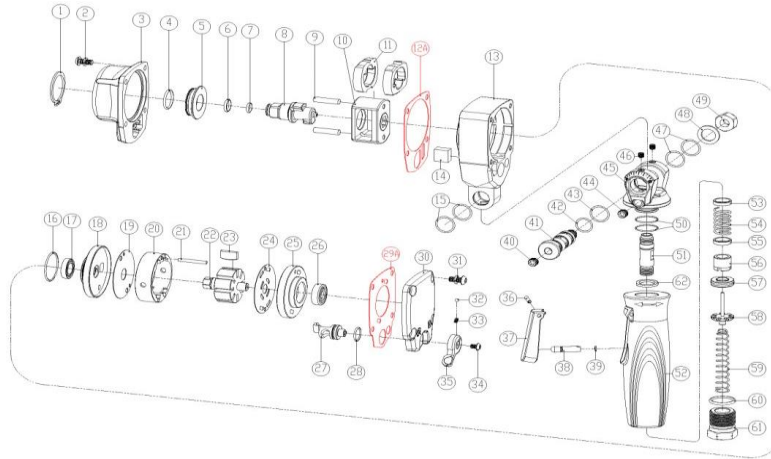

1/2" ANGLE AIR IMPACT WRENCH (Twin Hammer)

UNIT PRICE (US\$/PC) (FOB Taiwan)	INDEX NO.	PARTS NO.	DESCRIPTION	Q'TY
0.4	1	RA4002TA01	C-Ring	1
0.3	2	RA4002TA02	Screw	4
5.3	3	RA4002TA03	Hammer Case	1
0.2	4	RA4002TA04	O-Ring	1
3.6	5	RA4002TA05	Bushing	1
0.2	6	RA4002TA06	Anvil Collar	1
0.2	7	RA4002TA07	O-Ring	1
9.7	8	RA4002TA08	Anvil	1
0.4	9	RA4002TA09	Hammer Pin	2
11.7	10	RA4002TA10	Hammer Cage	1
6.5	11	RA4002TA11	Hammer Dog	2
1	12	RA4002TA12A	Front Gasket	1
15.7	13	RA4002TA13	Motor Housing	1
0.3	14	RA4002TA14	Muffler	1
0.2	15	RA4002TA15	O-Ring	2
0.3	16	RA4002TA16	O-Ring	1
1.4	17	RA4002TA17	Ball Bearing	1
3.9	18	RA4002TA18	Front Plate	1
0.7	19	RA4002TA19	Front Plate Washer	1
5.9	20	RA4002TA20	Cylinder	1
0.2	21	RA4002TA21	Spring Pin	1
7.1	22	RA4002TA22	Rotor	1
0.3	23	RA4002TA23	Rotor Blade	8
0.7	24	RA4002TA24	Rear Plate Washer	1
4.5	25	RA4002TA25	Rear Plate	1
1.3	26	RA4002TA26	Ball Bearing	1
4.7	27	RA4002TA27	Reverse Valve	1
0.2	28	RA4002TA28	O-Ring	1
1	29	RA4002TA29A	Rear Gasket	1
3.6	30	RA4002TA30	Rear Cover	1
0.3	31	RA4002TA31	Screw	4
0.2	32	RA4002TA32	Steel Ball	1