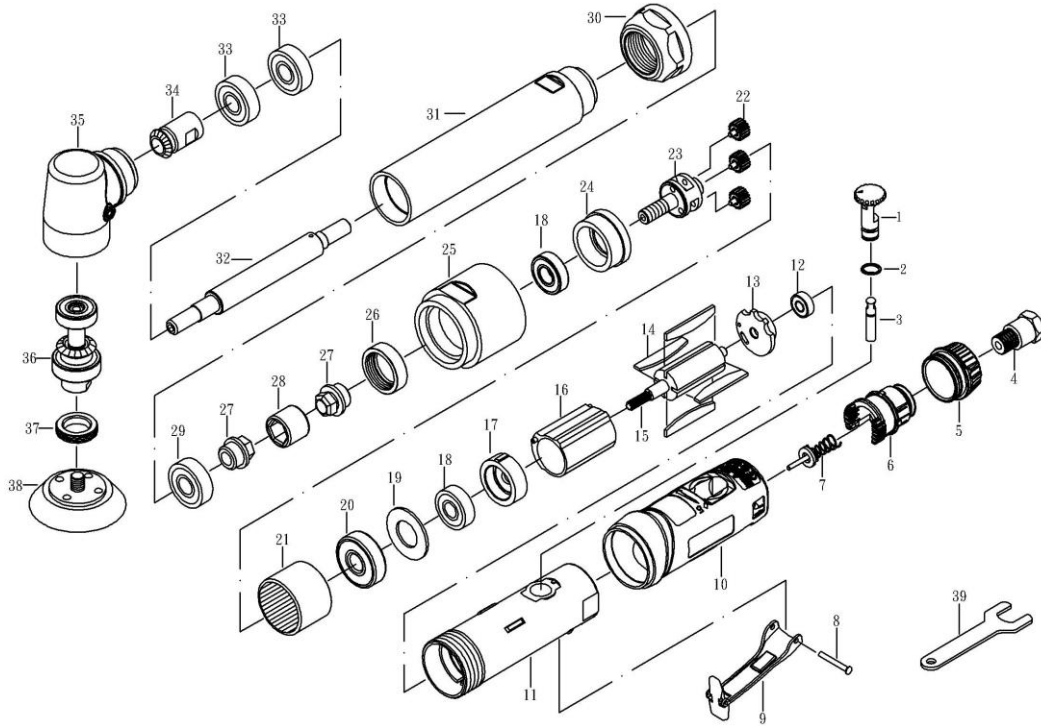

## Right Angle Buffer, 3" Diameter

### PARTS LIST

NO	PART NO	DESCRIPTION	Q'TY	UNIT PRICE (US\$/PC) (FOB Taiwan)
1	ST200A37AS	REGULATOR SET	1	1.6
2	OB-30	SNAP RING	1	0.3
3	ST200A33AAS	VALVE STEM SET	1	0.6
4	70009	AIR INLET	1	1.6
5	ST20010BAS	EXHAUST SLEEVE SET	1	1.1
6	ST20022B	CONE MUFFLER	1	1
7	ST200A44AS	VALVE SET	1	1.1
8	12012.1	SPRING PIN	1	0.3
9	ST200A13	LEVER	1	2.9
10	ST-200A14BG	PROTECTING RUBBER	1	4.1
11	ST200A15	HOUSING	1	7.4
12	20312	BEARING(696ZZ)	1	2.7
13	ST70017	REAR PLATE	1	2.4
14	20019	ROTOR BLADE	4	0.5
15	ST165021	ROTOR	1	7.4
16	ST70021AS	CYLINDER SET	1	3.8
17	ST70023	FRONT PLATE	1	2.9
18	21024	BEARING(608ZZ)	2	2.4
19	50310	WASHER	1	0.4
20	OB-31	BEARING	1	4.1

### HAS-D50231L

DEC. 2023

NO	PART NO	DESCRIPTION	Q'TY	UNIT PRICE (US\$/PC) (FOB Taiwan)
21	ST22727	THREAD RING GEAR	1	4.6
22	ST165029AS	IDLER GEAR SET (16T)	3	2.8
23	ST231L32	IDLER GEAR PLATE	1	14.1
24	ST231L33	BEARING BUSHING	1	2.9
25	ST231L34	CLAMP NUT	1	12.9
26	21026	NUT	1	1.6
27	200L26	COUPLING NUT	2	1.6
28	ST290L29	COUPLING	1	2.1
29	ST530RXL30	BEARING(699ZZ)	1	3.5
30	ST21027	CLAMP NUT	1	2.7
31	ST231L40	SPINDLE HOUSING	1	9.3
32	ST231L41	SPINDLE	1	7.7
33	ST288734	BEARING(609ZZ)	2	4.6
34	ST23025.1	BEVEL GEAR (12T)	1	9.1
35	ST530RXL36AS	ANGLE HOUSING SET	1	8.6
36	ST23132AS	SHAFT SET	1	19.1
37	21034	CLAMP NUT	1	1.4
38	BTOB-38-3VOY	PAD	1	0.2
39	BT21038-14	STOP SPANNER (14M/M)	1	0.9

Consumable parts No. 12, 14, 15, 18, 19, 20, 21, 22, 28, 34, 36, 38