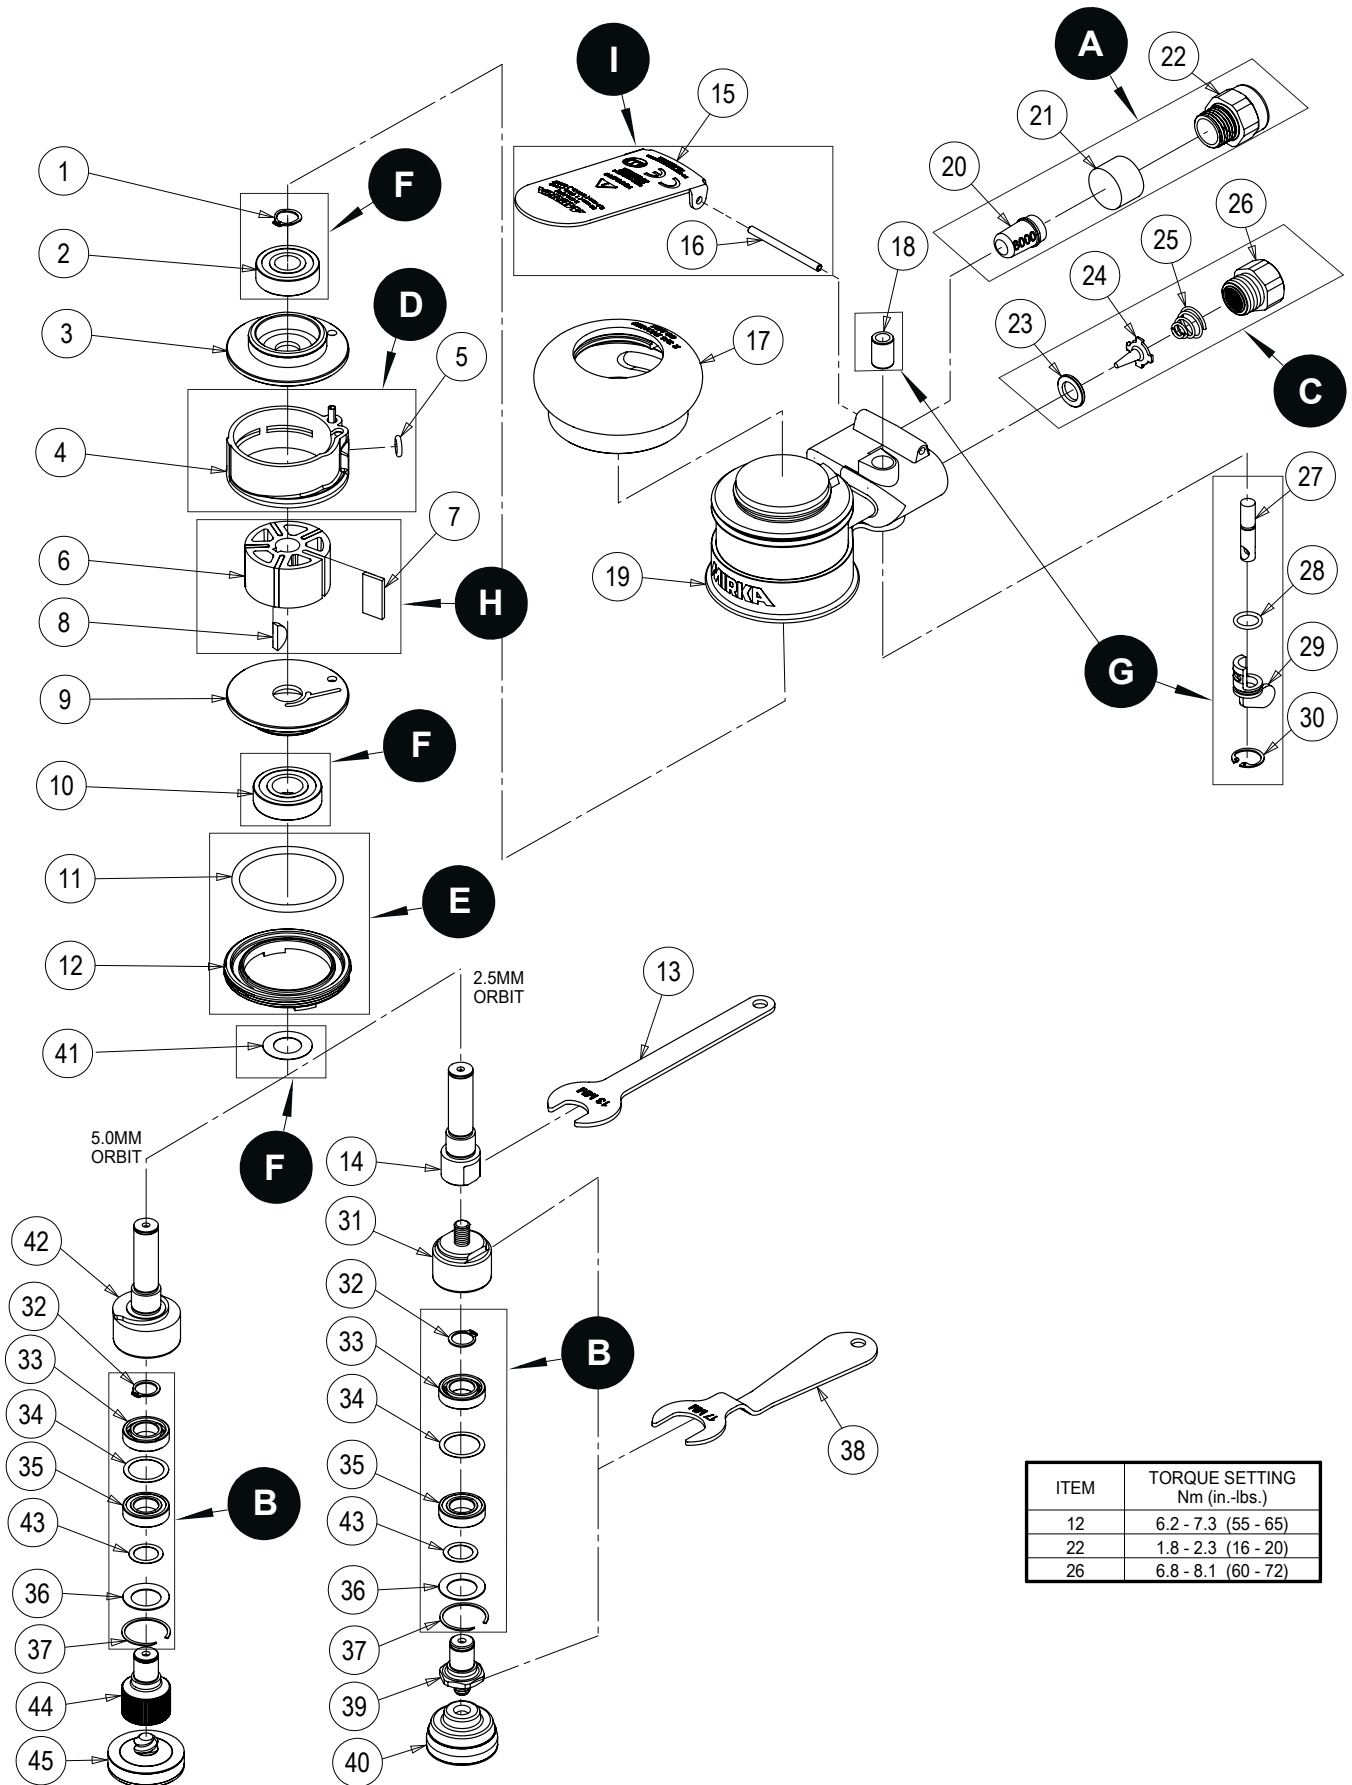

# Exploded view of ROS 150NV, 32 mm & 125NV, 32/34 mm

Updated 14.07.2022

ITEM	TORQUE SETTING Nm (in.-lbs.)
12	6.2 - 7.3 (55 - 65)
22	1.8 - 2.3 (16 - 20)
26	6.8 - 8.1 (60 - 72)

## ROS 150NV, 32 mm & 125NV, 32/34mm Spare Part kits

**Note!** Repairs done by non-authorized repairer will breach the Mirka warranty.

Mirka Code	Item	Description	Kit	QTY	Part No
<b>8993017111</b>		<b>Muffler kit 8 000 rpm</b>			MPA0803
	20	Internal Muffler	<b>A</b>	1	MPA1979
	21	Muffler Insert		1	MPA0068
	22	Muffler Housing		1	MPA0166
<b>8993019511</b>		<b>Spindle Bearing kit</b>			MPA0804
	32	Retaining Ring	<b>B</b>	1	MPA0107
	33	Bearing		1	MPA0149
	34	Spacer		1	MPA0199
	35	Bearing		1	MPA0150
	36	Belleville Washer		1	MPA0109
	37	Retaining Ring		1	MPA0119
43	Shim	1		MPA0108	
<b>8993018811</b>		<b>Air Inlet kit</b>			MPA0798
	23	Valve Seat	<b>C</b>	1	MPA0009
	24	Valve		1	MPA0007
	25	Valve Spring		1	MPA0014
	26	Inlet Bushing assembly (1/4-18 Npt)		1	MPA0013
<b>8993009211</b>		<b>Cylinder and O-Ring kit</b>			MPA0994
	4	Cylinder assembly	<b>D</b>	1	MPA0005
	5	O-Ring 5 x 2 mm		1	MPA0042
<b>8993007911</b>		<b>Lock Ring and O-Ring kit</b>			MPA0993
	11	O-Ring 39.4 x 3.1 mm	<b>E</b>	1	MPA0045
	12	Lock Ring		1	MPA0001
<b>8993019811</b>		<b>Endplate Bearing kit</b>			MPA0799
	1	Retaining Ring	<b>F</b>	1	MPA0040
	2	Bearing		1	MPA0021
	10	Bearing		1	MPA0019
	41	Front Bearing Dust Shield		1	MPA2541
<b>8993019011</b>		<b>Speed Valve kit</b>			MPA0800
	18	Valve Sleeve	<b>G</b>	1	MPA0015
	27	Valve Stem assembly		1	MPA0008
	28	O-Ring 9x1.5mm		1	MPA0043
	29	Speed Control		1	MPB0014
	30	Retaining Ring		1	MPA0039
<b>8993017711</b>		<b>Rotor, Vanes and Key kit</b>			MPA0801
	6	Rotor	<b>H</b>	1	MPB0005
	7	Vane		5	MPA0010
	8	Key		1	MPA0041
<b>8992410911</b>		<b>Lever kit Orbit 2,5 mm</b>			MPA1731
	15	Lever for 8000 rpm Orbit 2,5 mm	<b>I</b>	1	MPA0702
	16	Pin		1	MPA0031
<b>8992411011</b>		<b>Lever kit Orbit 5,0 mm</b>			MPA3107
	15	Lever for 8000 rpm 5,0 mm	<b>I</b>	1	MPA2599
	16	Pin		1	MPA0031